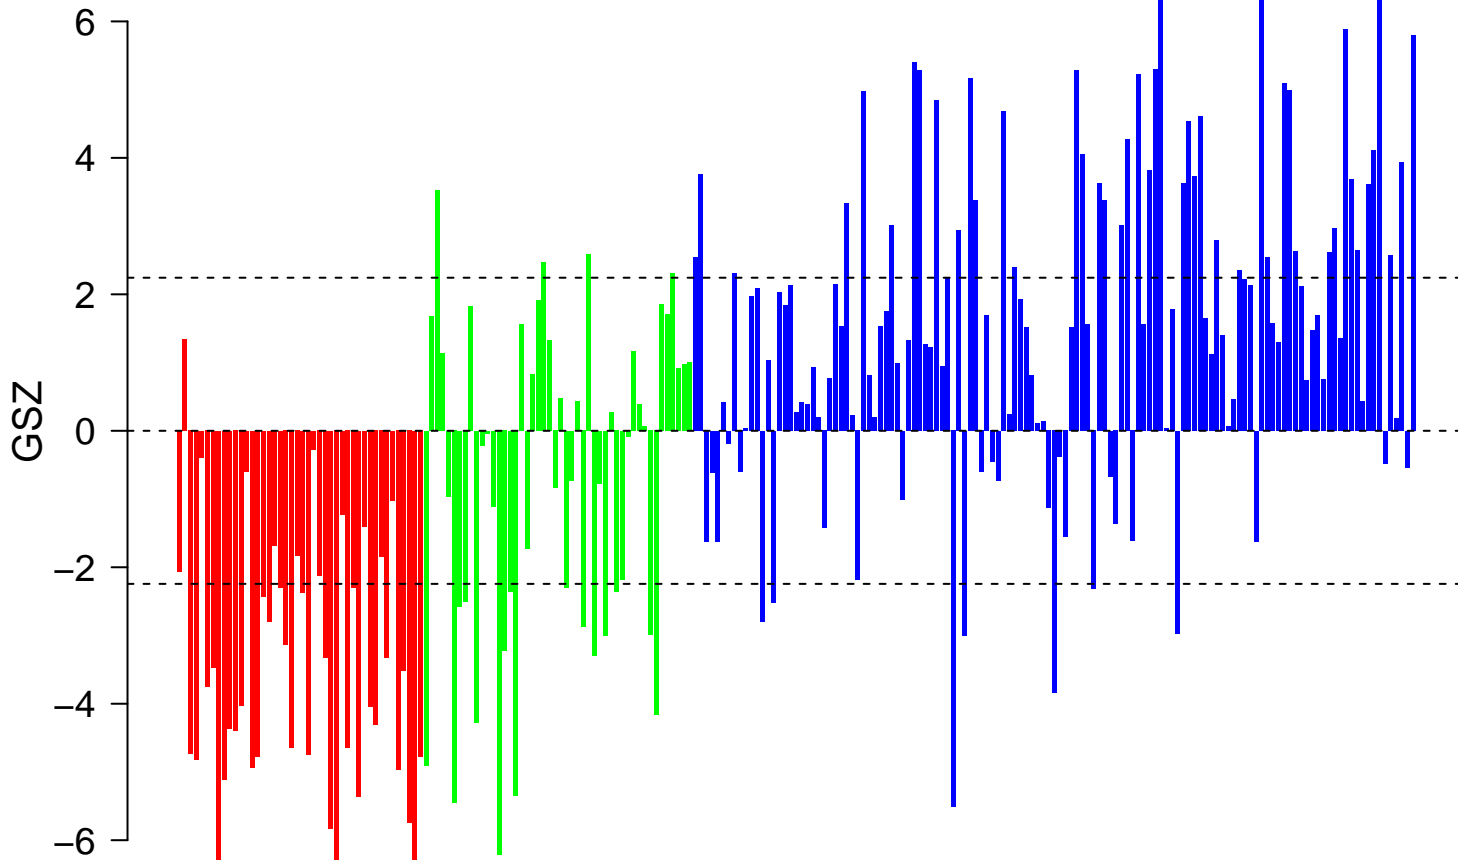

# MARSON\_FOXP3\_TARGETS\_UP

# MARSON\_FOXP3\_TARGETS\_UP

■ on  
■ -  
□ off